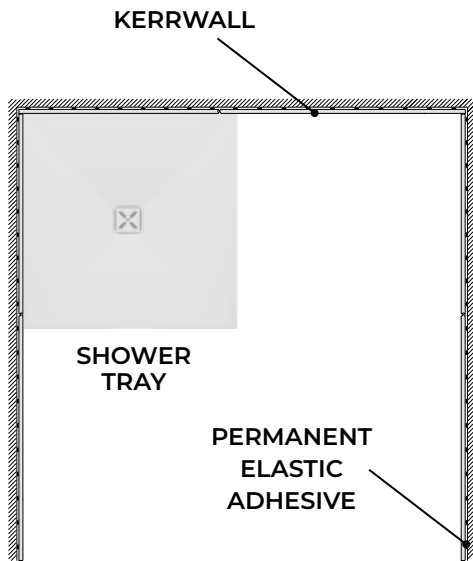

WALL COVERINGS - Kerrock 6, 9, mm.

STANDARD DIMENSIONS

U GROOVE