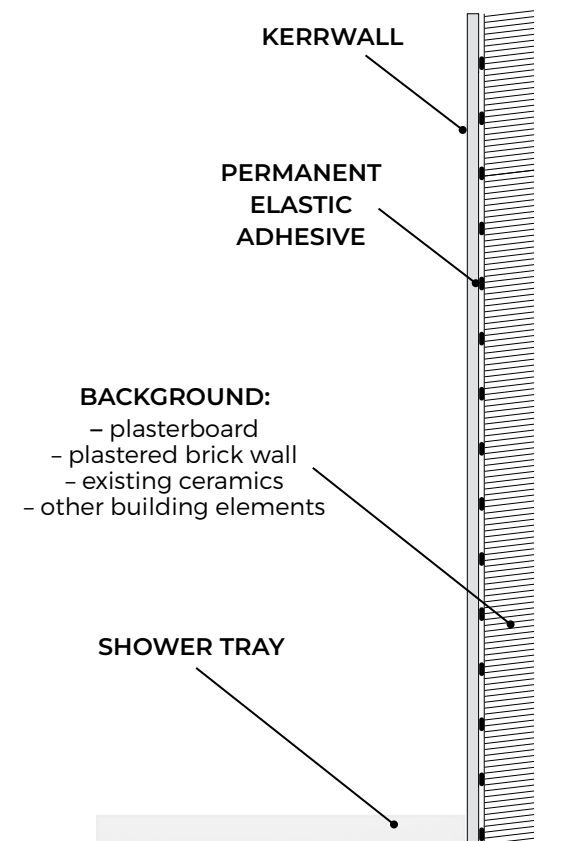

INNOVATIVE JOINTS: Kerrwall has a minimum number of joints, which are less visible and 100% watertight. The solution includes lining with grooves, which contributes to a uniform and elegant look of your bathroom.

This gives you more freedom in the design and planning of your renovated bathroom.

FAST USE: Kerrwall enables immediate use, just 24 hours after finishing.

Before the renovation

After the renovation

WALL COVERINGS - Kerrock 6, 9, mm.

STANDARD DIMENSIONS

U GROOVE

B	B1	D	H *	
750	920	6	2550	mm
750	920	9	2550	mm

* H dimension can be made to order.

** Monolithic corner element option

CUSTOM SHEET DESIGN

DIFFERENT COMPOSITIONS:

Kerrwall can be assembled from different shaped sheets. The sheets can be curved, at 45° angles, or assembled as a mosaic.