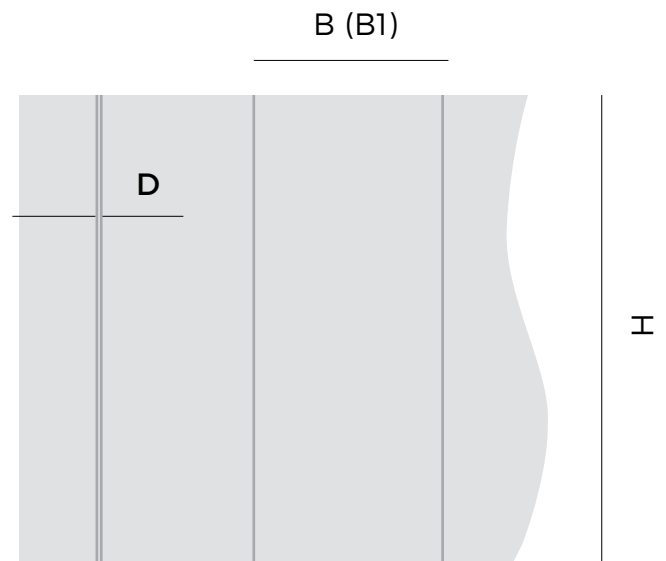

This gives you more freedom in the design and planning of your renovated bathroom.

FAST USE: Kerrwall enables immediate use, just 24 hours after finishing.

Before the renovation

After the renovation

WALL COVERINGS - Kerrock 6, 9, mm.

STANDARD DIMENSIONS

U GROOVE

B	B1	D	H *	
750	920	6	2550	mm
750	920	9	2550	mm

* H dimension can be made to order.

** Monolithic corner element option

CUSTOM SHEET DESIGN

DIFFERENT COMPOSITIONS:

Kerrwall can be assembled from different shaped sheets. The sheets can be curved, at 45° angles, or assembled as a mosaic.